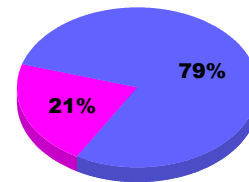

YTD Status Quo Clubs 2012-2013

Status Quo Clubs Compared to Status Quo Members

Legend: Status Quo Clubs (Cyan), Total Status Quo Members (Green)

MEMBERSHIP

**Membership Results
2012-2013**

**Membership
2011-2012**

Month	Net Memb Goal	Actual New Memb	Actual Dropped Memb	Gain/Loss of Memb	Gain/Loss of Memb
Jul/Aug/Sep		22	-49	-27	-1
Totals		22	-49	-27	-1

Membership Results 2012-2013

Goal, New, Dropped, Gain/Loss

Legend: Goal (Cyan), Actual (Green), Dropped (Yellow), Gain Loss (Magenta)

Comparison of Membership Gain/Loss

Current Year Compared to the Previous Year

Legend: Current Year (Cyan), Previous Year (Green)

Gender Comparison 2012-2013

Jul/Aug/Sep

Legend: Male (Blue), Female (Magenta)